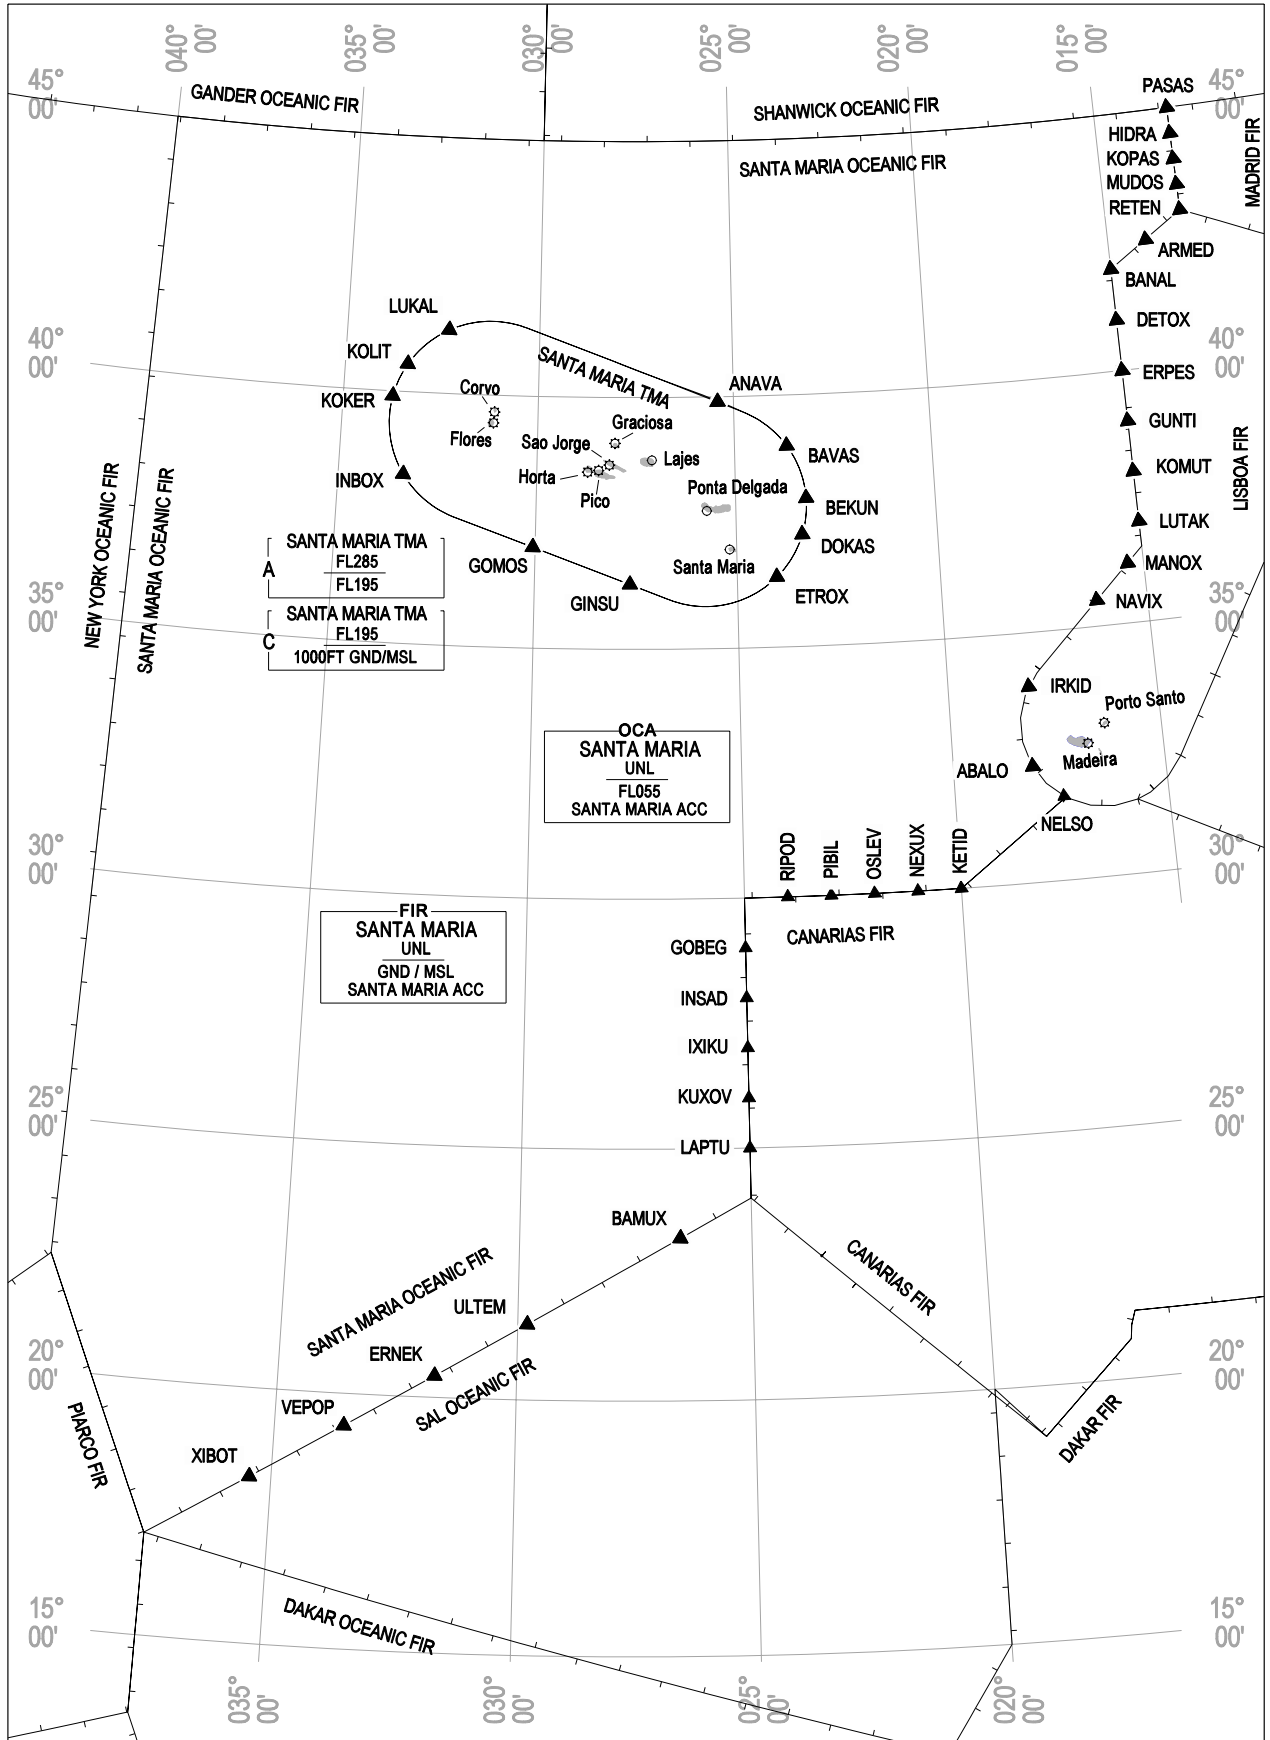

AIR TRAFFIC SERVICE SYSTEM
SANTA MARIA OCEANIC FIR (LPPO)

New Entry/Exit Reporting Points

THIS PAGE INTENTIONALLY LEFT BLANK