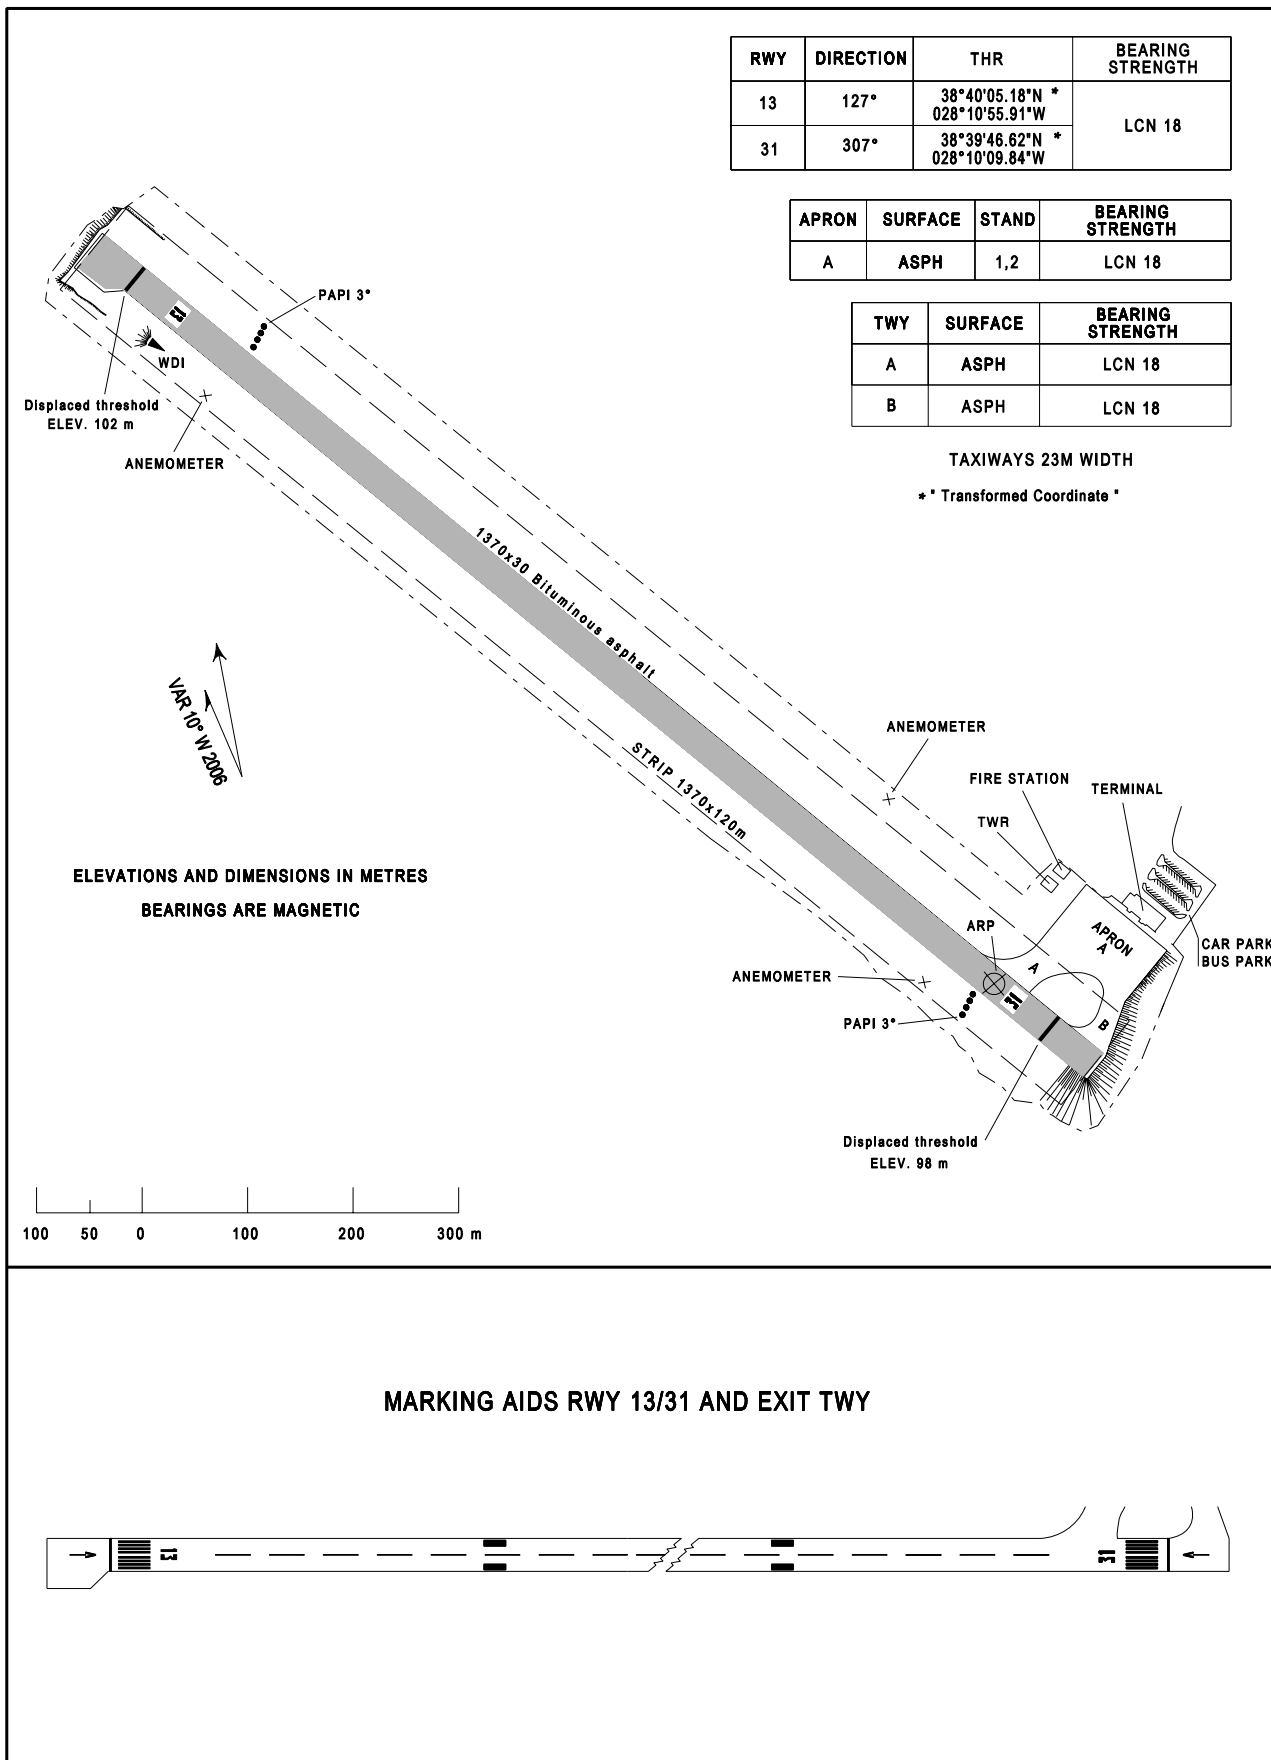

AERODROME CHART - ICAO

38°39'48"N
028°10'13"W

ELEV 102 m

AFIS 122.300
HORTA TWR 118.000
HORTA APP 120.600

SÃO JORGE / LPSJ

Correction obn Horta APP Frequency