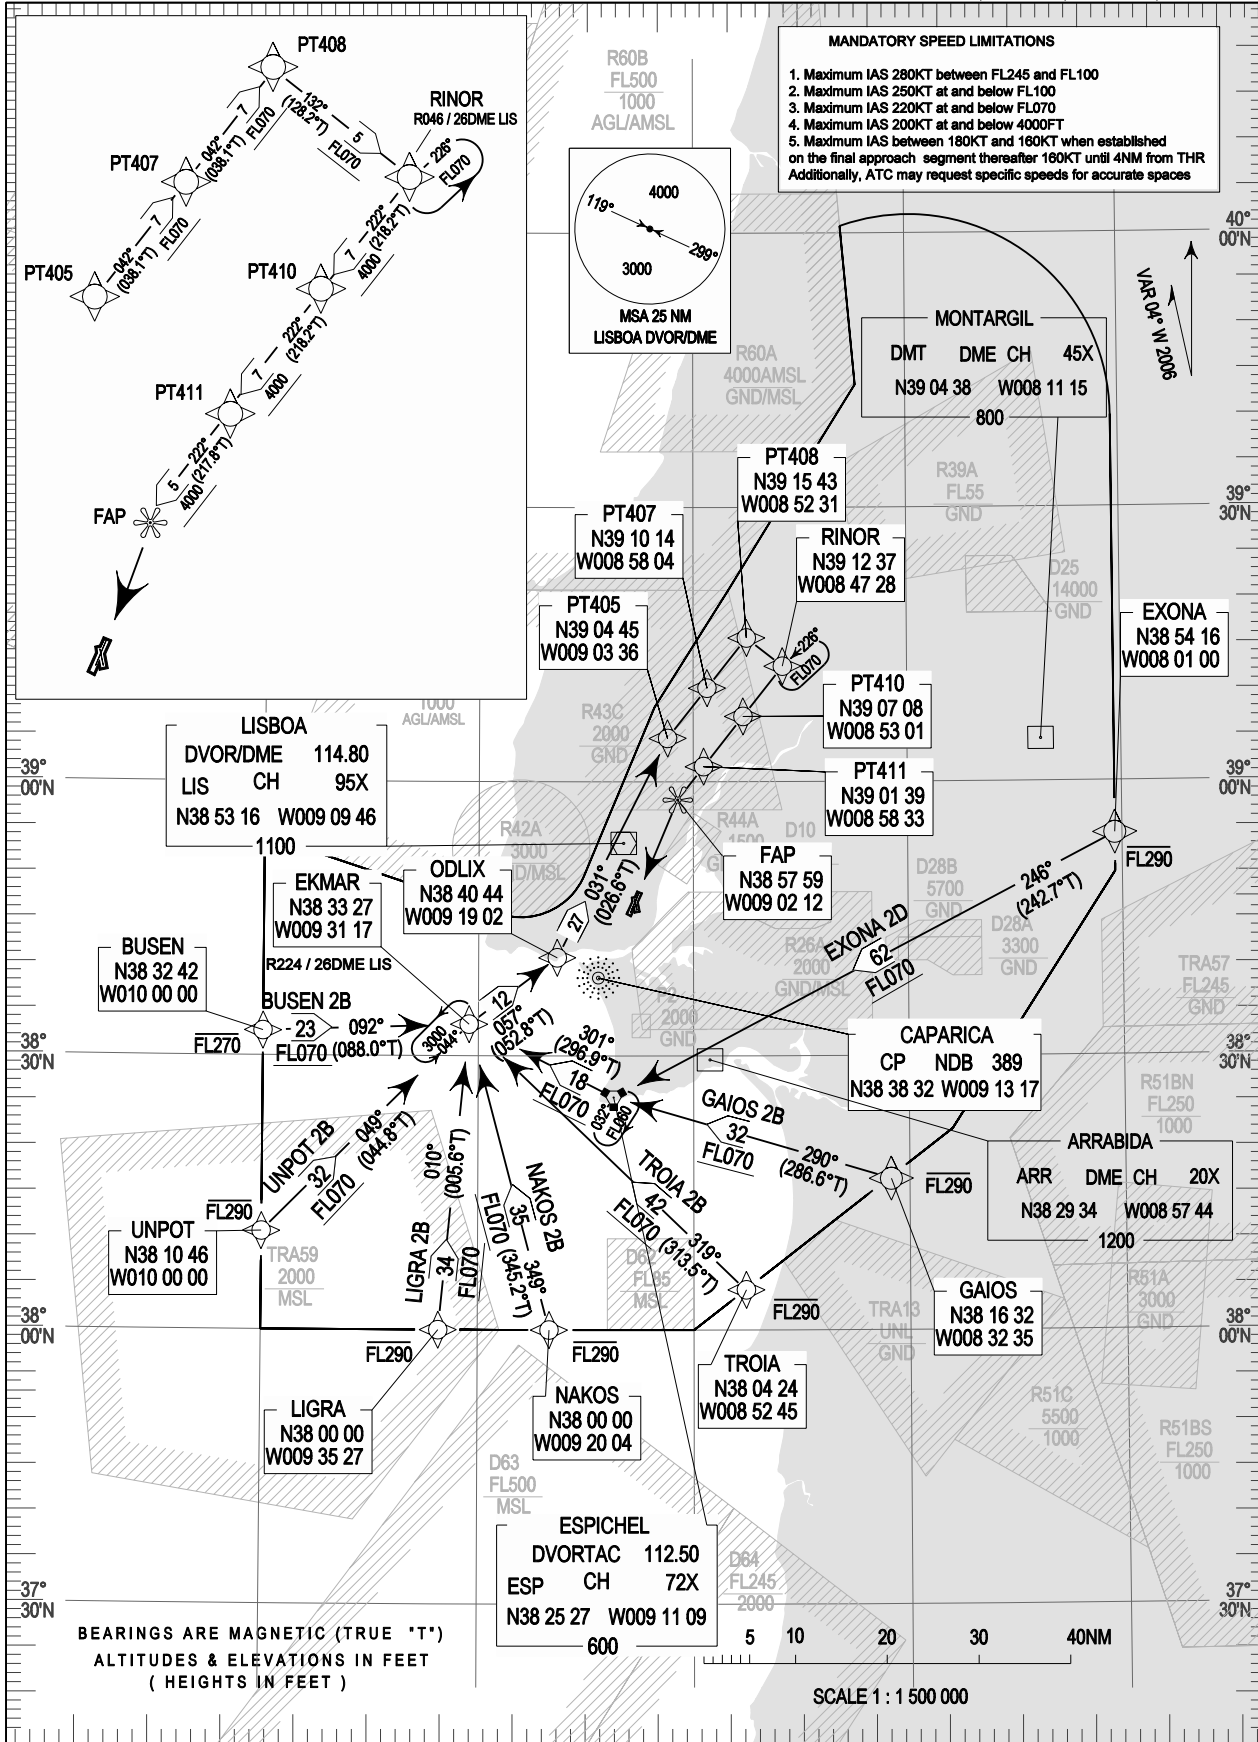

RNAV STANDARD ARRIVAL CHART - INSTRUMENT (STAR) - ICAO

TRANSITION ALTITUDE
4000

TWR 118.100
APP 119.100
ACC 120.600

LISBOA (LPPT)
RWY 21
BUSEN 2B, EXONA 2D, GAIOS 2B
LIGRA 2B, TROIA 2B, UNPOT 2B, NAKOS 2B

Inserted DME DMT and ARR

**RNAV
STANDARD ARRIVAL CHART -
INSTRUMENT (STAR) - ICAO**

TRANSITION ALTITUDE
4000

TWR 118.100
APP 119.100
ACC 120.600

**LISBOA (LPPT)
RWY 21**
EXONA 2B, IDBID 2B, INBOM 2B
XAMAX 2B, XAMAX 2D

Inserted DME DMT and ARR