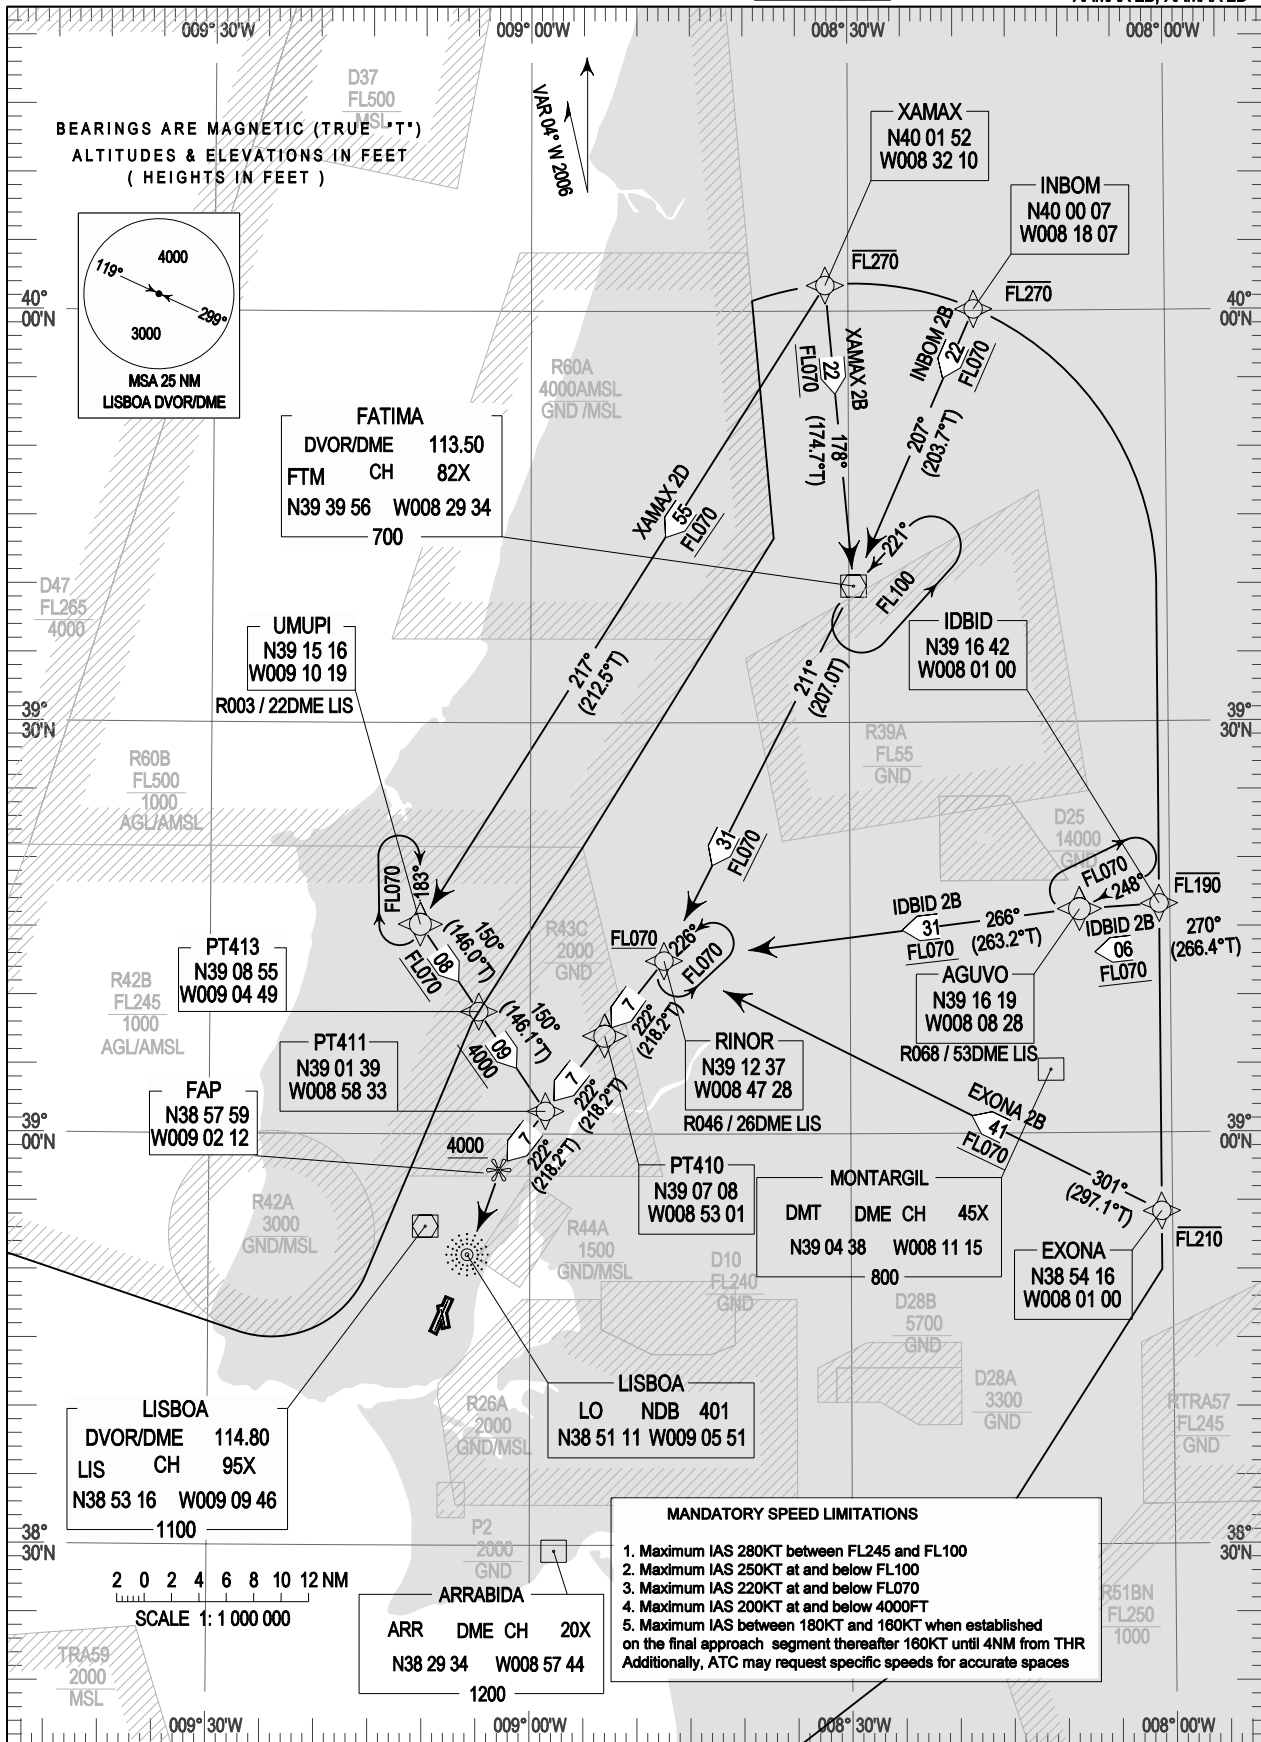

RNAV STANDARD ARRIVAL CHART - INSTRUMENT (STAR) - ICAO

TRANSITION ALTITUDE
4000

TWR 118.100
APP 119.100
ACC 120.600

LISBOA (LPPT)
RWY 21
BUSEN 2B, EXONA 2D, GAIOS 2B
LIGRA 2B, TROIA 2B, UNPOT 2B, NAKOS 2B

Inserted DME DMT and ARR

**RNAV
STANDARD ARRIVAL CHART -
INSTRUMENT (STAR) - ICAO**

TRANSITION ALTITUDE
4000

TWR 118.100
APP 119.100
ACC 120.600

**LISBOA (LPPT)
RWY 21**
EXONA 2B, IDBID 2B, INBOM 2B
XAMAX 2B, XAMAX 2D

Inserted DME DMT and ARR