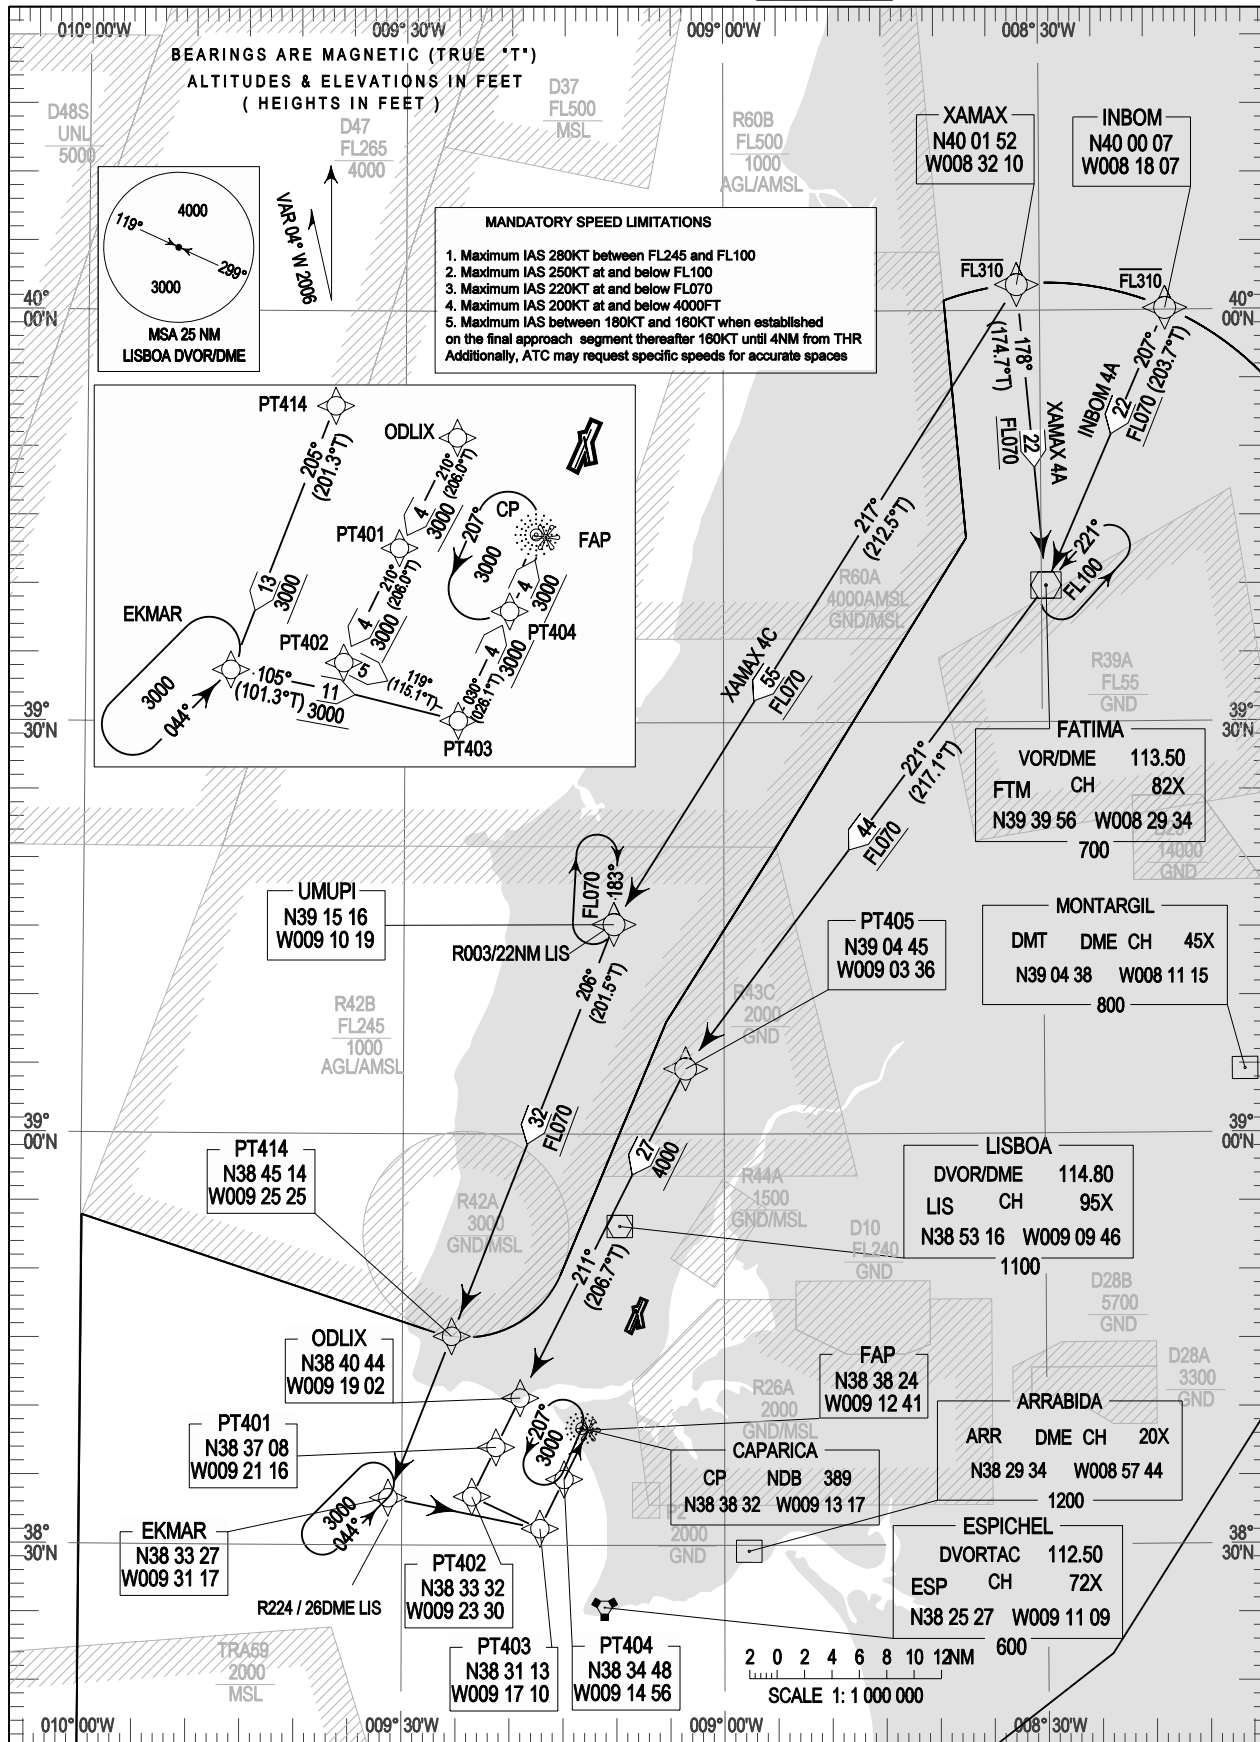

RNAV STANDARD ARRIVAL CHART - INSTRUMENT (STAR) - ICAO

TRANSITION ALTITUDE
4000

TWR 118.100
APP 119.100
ACC 120.600

LISBOA (LPPT)
RWY 03/35
BUSEN 8P, EXONA 4A, GAIOS 4A, LIGRA 4A
NAKOS 4A, TROIA 4A, UNPOT 4A

Inserted DME DMT and ARR

**RNAV
STANDARD ARRIVAL CHART -
INSTRUMENT (STAR) - ICAO**

TRANSITION ALTITUDE
4000

TWR 118.100
APP 119.100
ACC 120.600

LISBOA (LPPT)
RWY 03/35
INBOM 4A, XAMAX 4A, XAMAX 4C

Inserted DME DMT and ARR