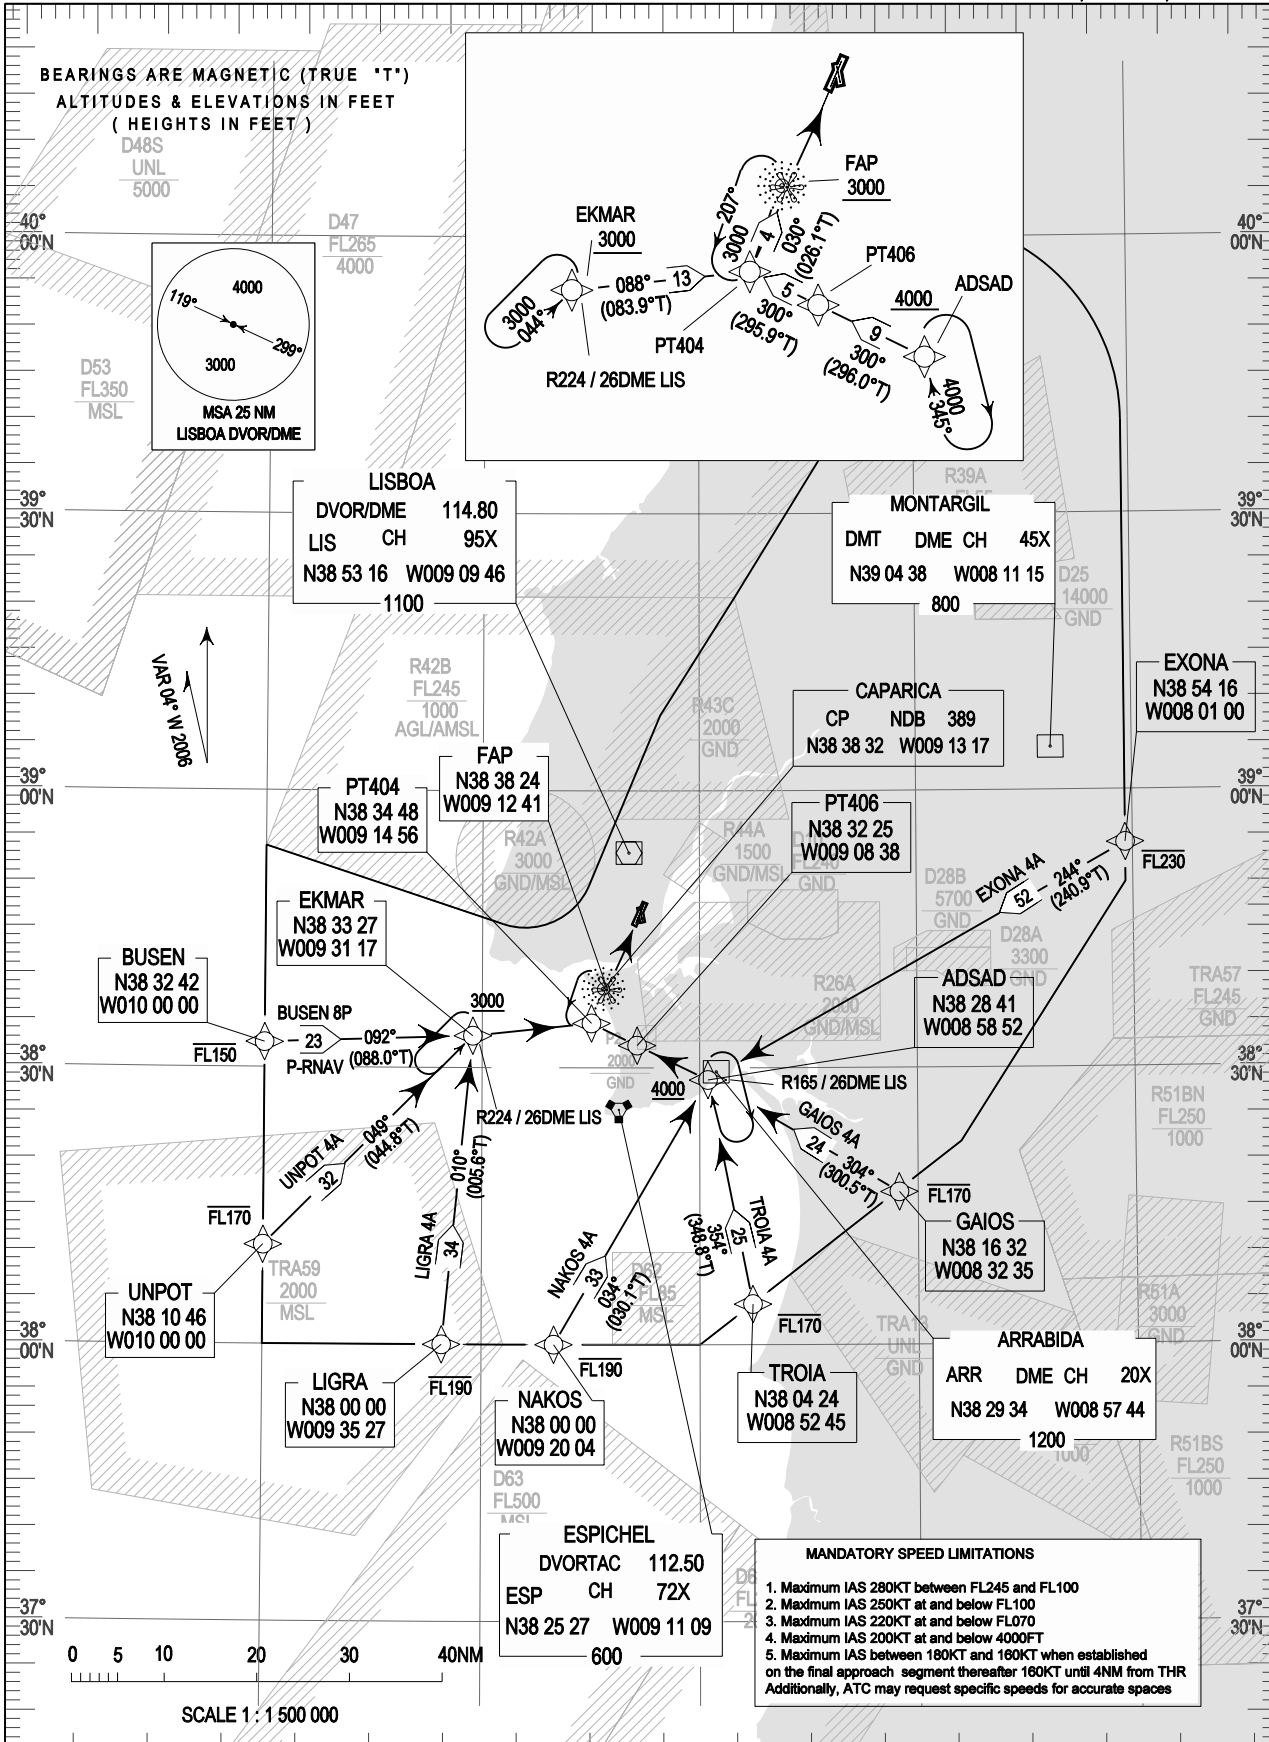

RNAV STANDARD ARRIVAL CHART - INSTRUMENT (STAR) - ICAO

TRANSITION ALTITUDE
4000

TWR 118.100
APP 119.100
ACC 120.600

LISBOA (LPPT)
RWY 03/35
BUSEN 8P, EXONA 4A, GAIOS 4A, LIGRA 4A
NAKOS 4A, TROIA 4A, UNPOT 4A

Inserted DME DMT and ARR

**RNAV
STANDARD ARRIVAL CHART -
INSTRUMENT (STAR) - ICAO**

TRANSITION ALTITUDE
4000

TWR 118.100
APP 119.100
ACC 120.600

LISBOA (LPPT)
RWY 03/35
INBOM 4A, XAMAX 4A, XAMAX 4C

Inserted DME DMT and ARR