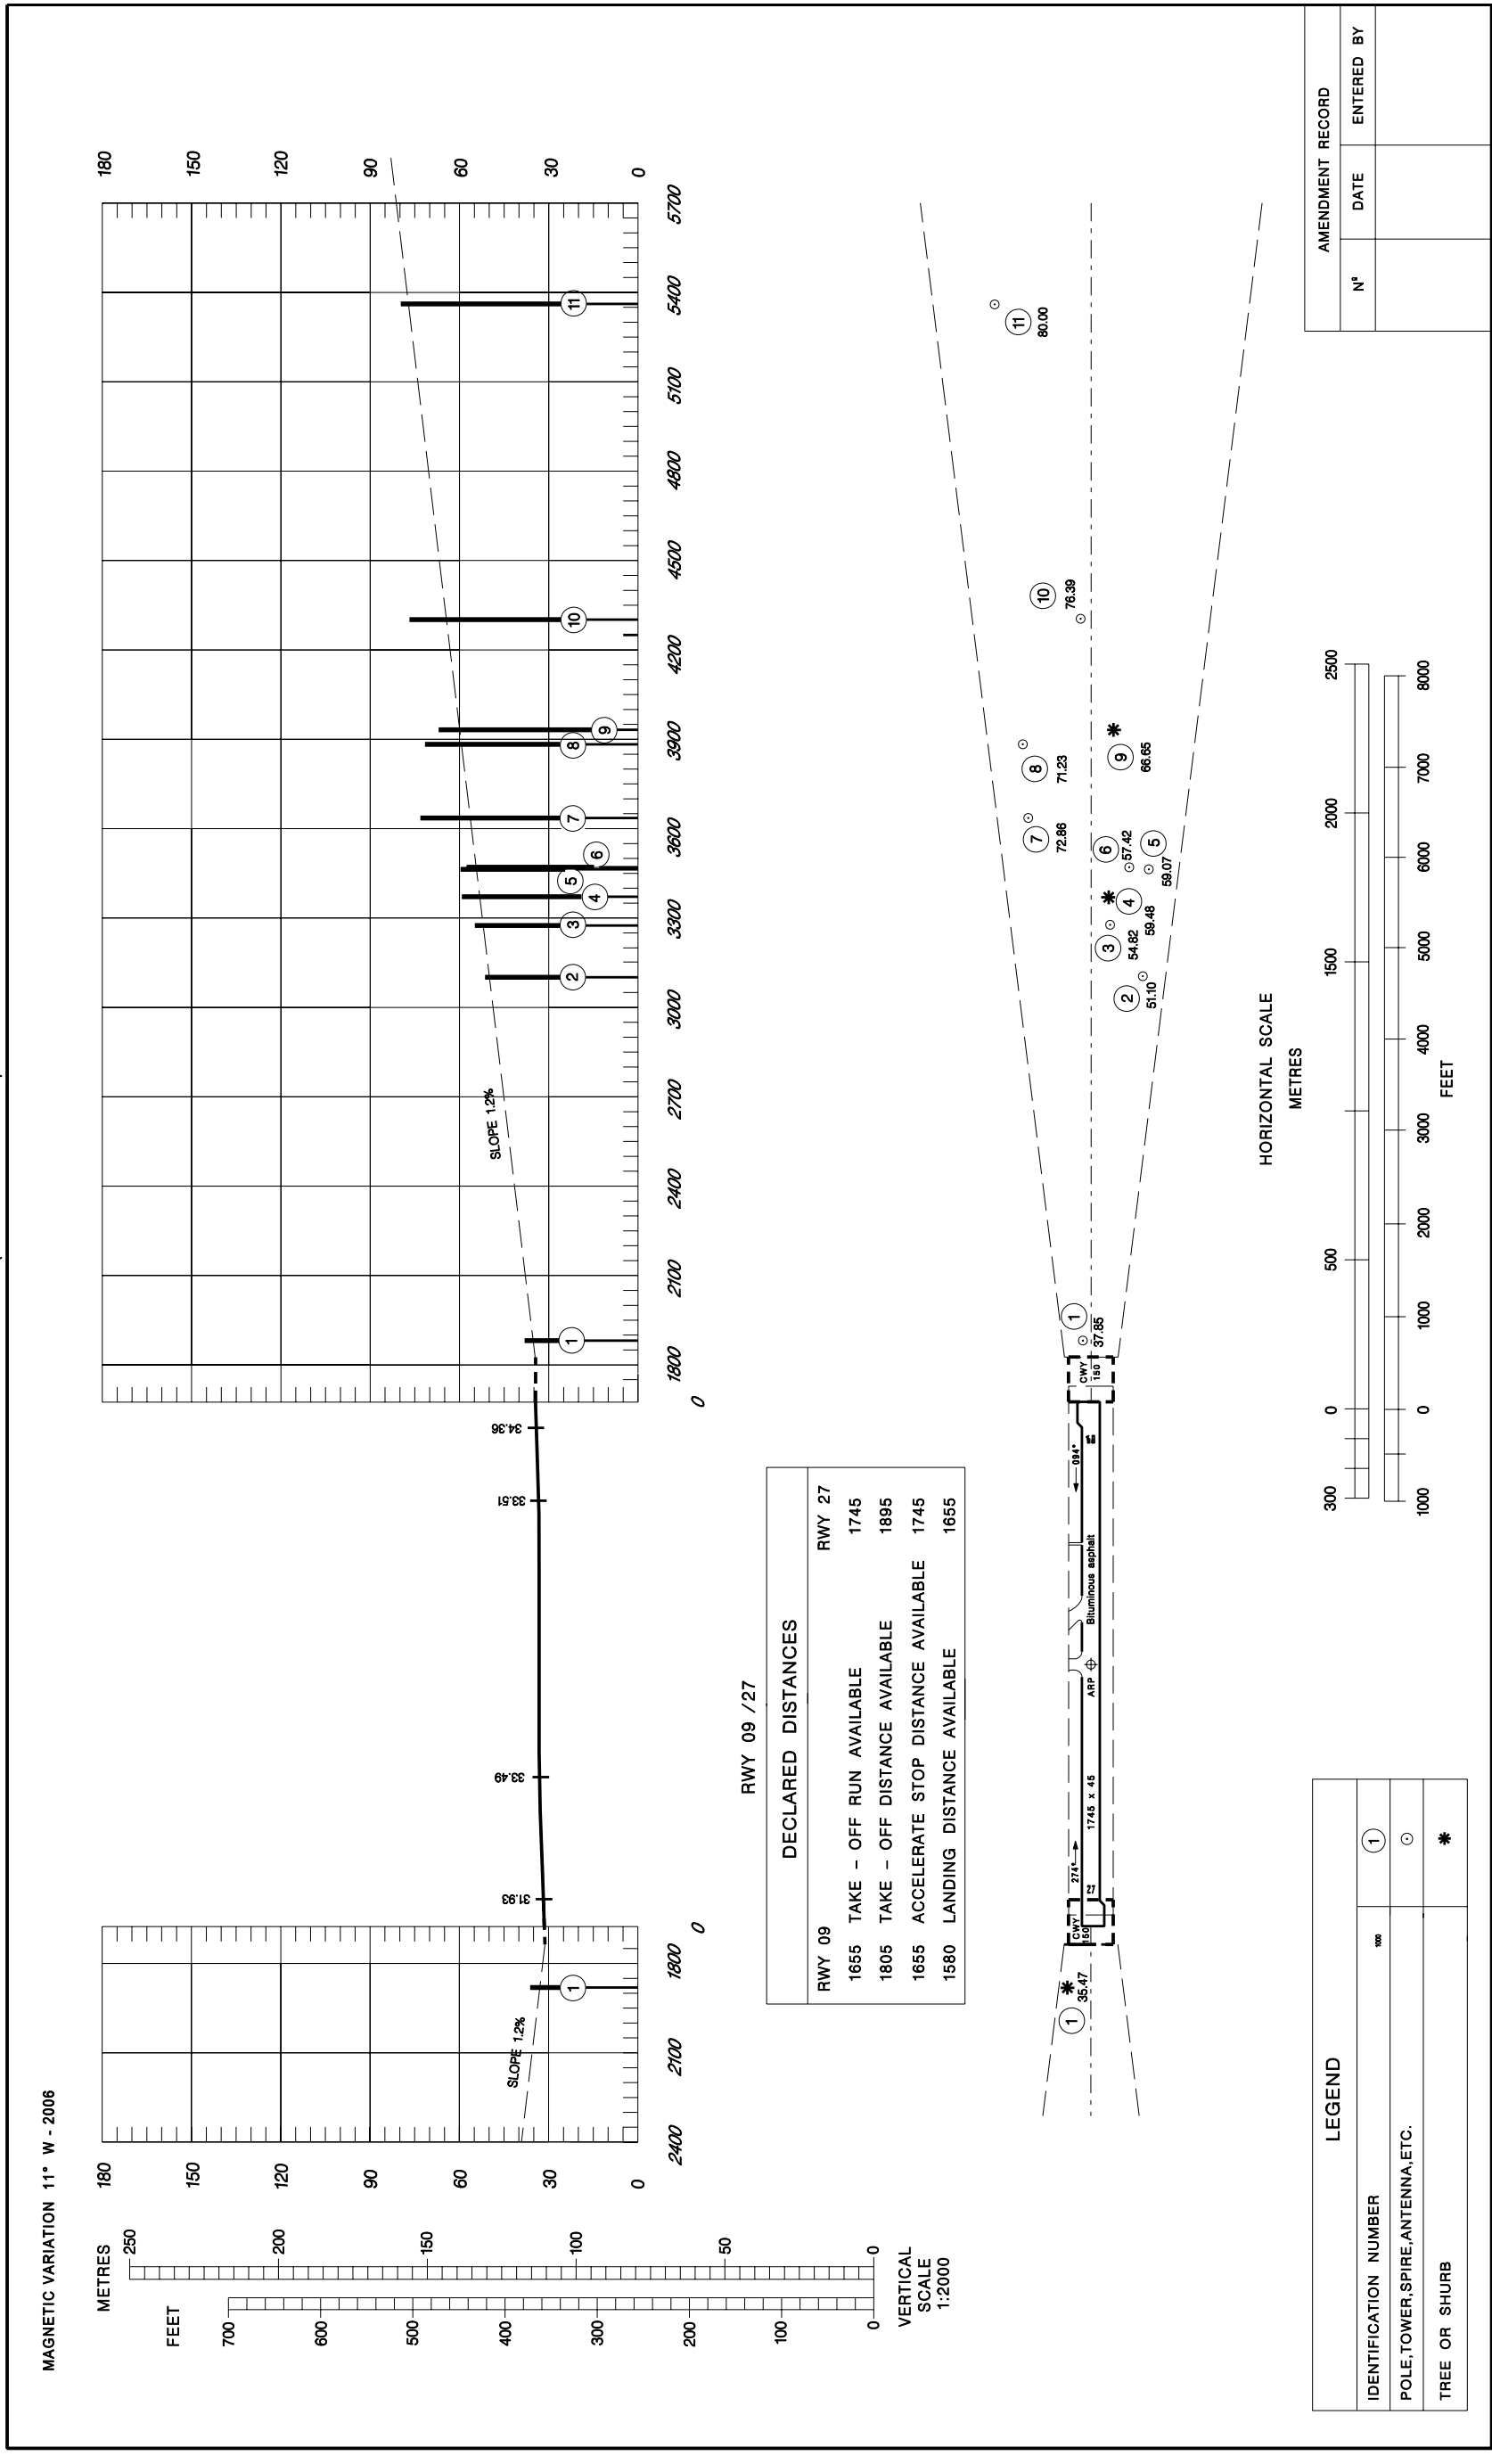

AERODROME OBSTACLE CHART - ICAO
TYPE A (OPERATING LIMITATIONS)

PICO (LPP1)

DIMENSIONS AND ELEVATIONS IN METRES

Updated RWY Dimensions