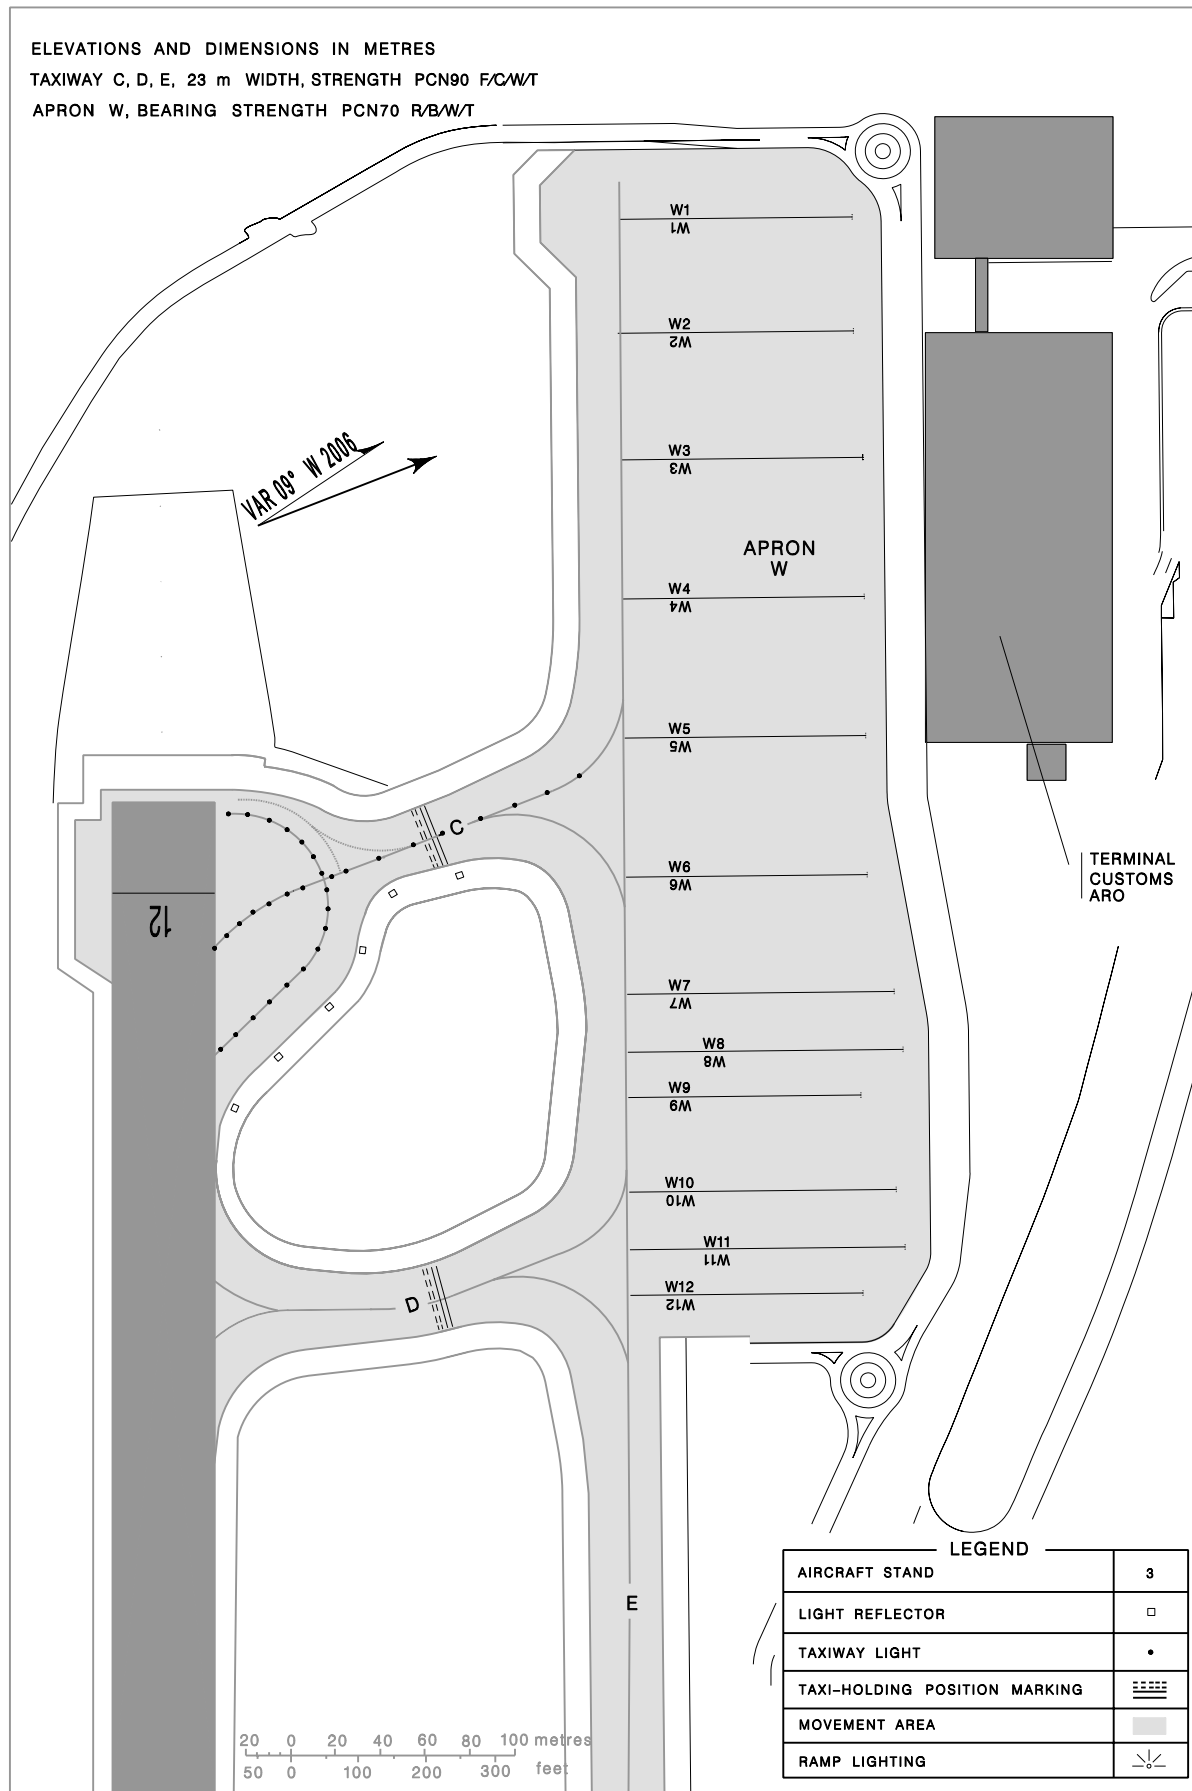

AIRCRAFT PARKING/  
DOCKING CHART-ICAO

APRON ELEV.  
N 67 m, S 70m

TWR 118.30

PONTA DELGADA/  
/JOAO PAULO II

AIRCRAFT PARKING/  
DOCKING CHART-ICAO

APRON ELEV  
W 80 m

TWR 118.30

PONTA DELGADA/  
/JOAO PAULO II

New Stands and TWYs