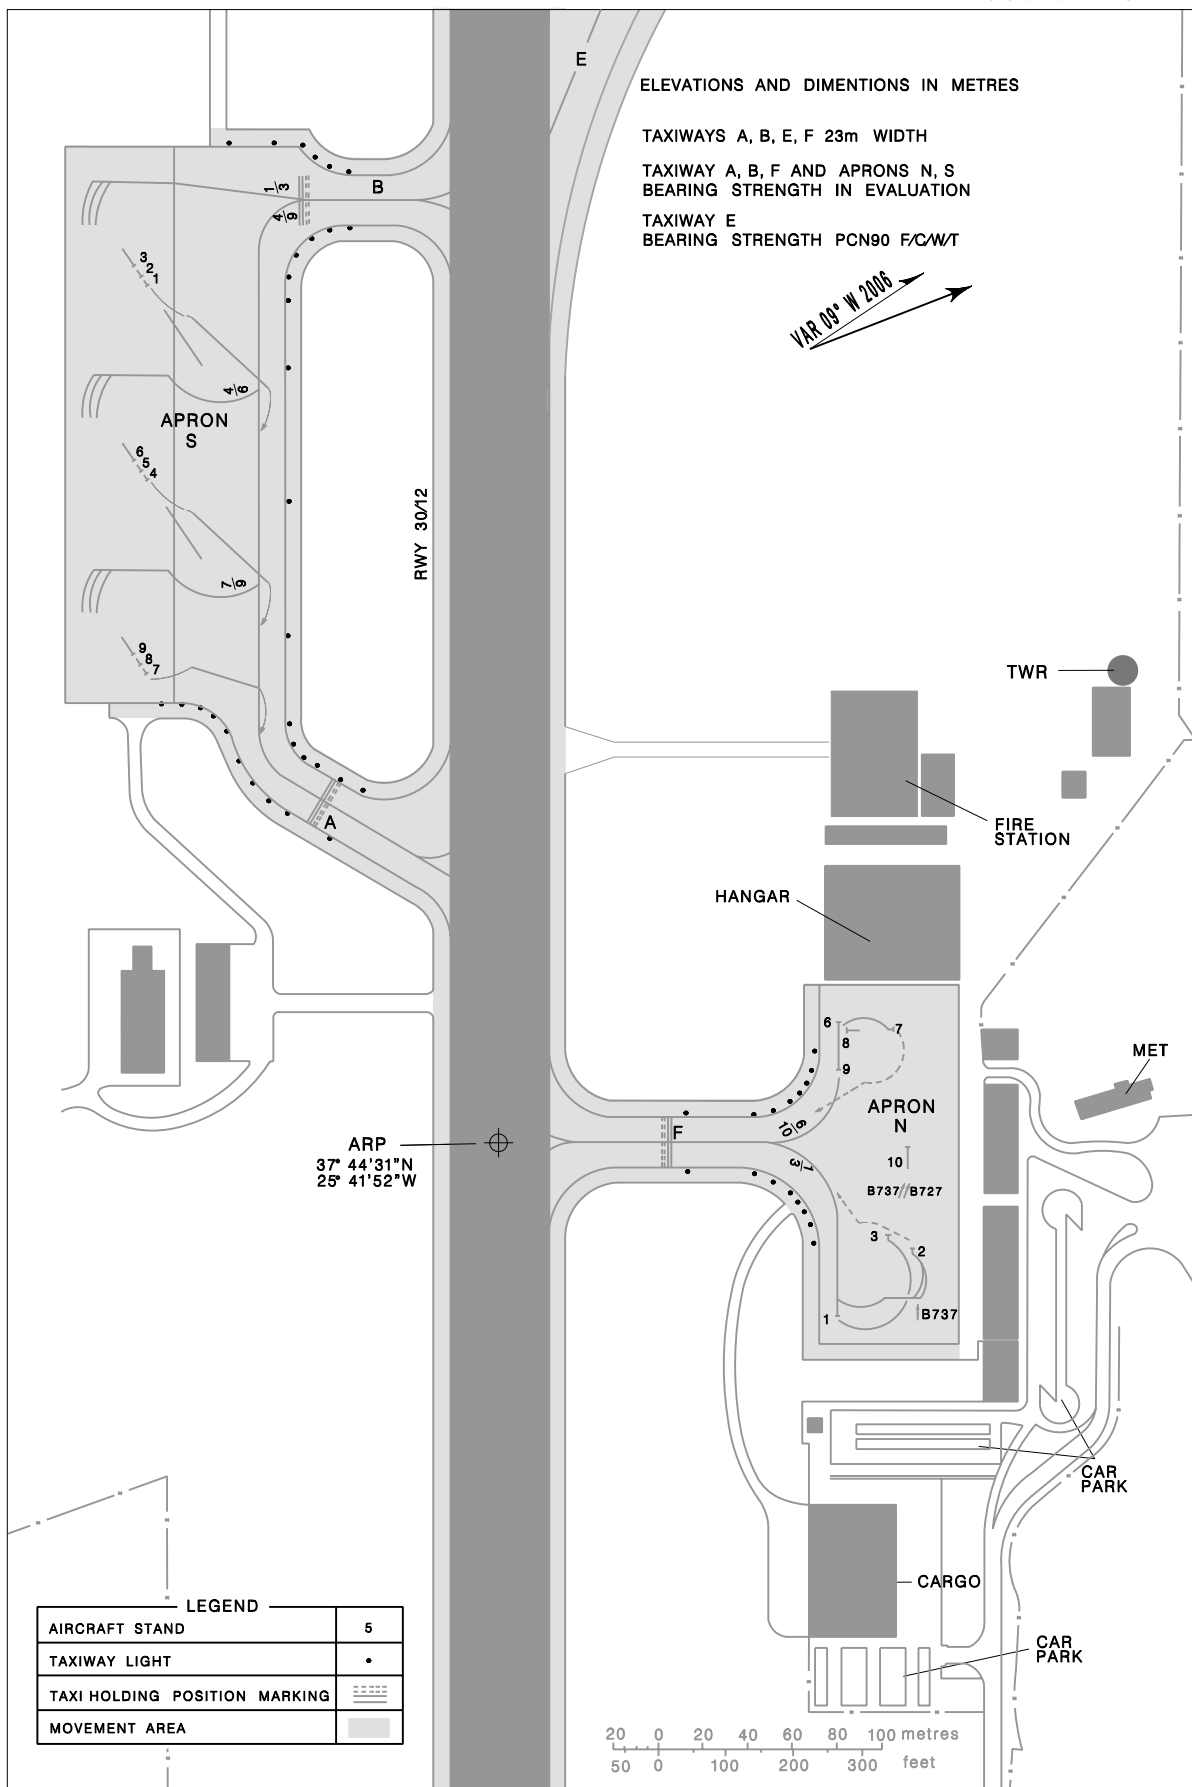

AIRCRAFT PARKING/  
DOCKING CHART-ICAO

APRON ELEV.  
N 67 m, S 70m

TWR 118.30

PONTA DELGADA/  
/JOAO PAULO II

AIRCRAFT PARKING/  
DOCKING CHART-ICAO

APRON ELEV  
W 80 m

TWR 118.30

PONTA DELGADA/  
/JOAO PAULO II

New Stands and TWYs