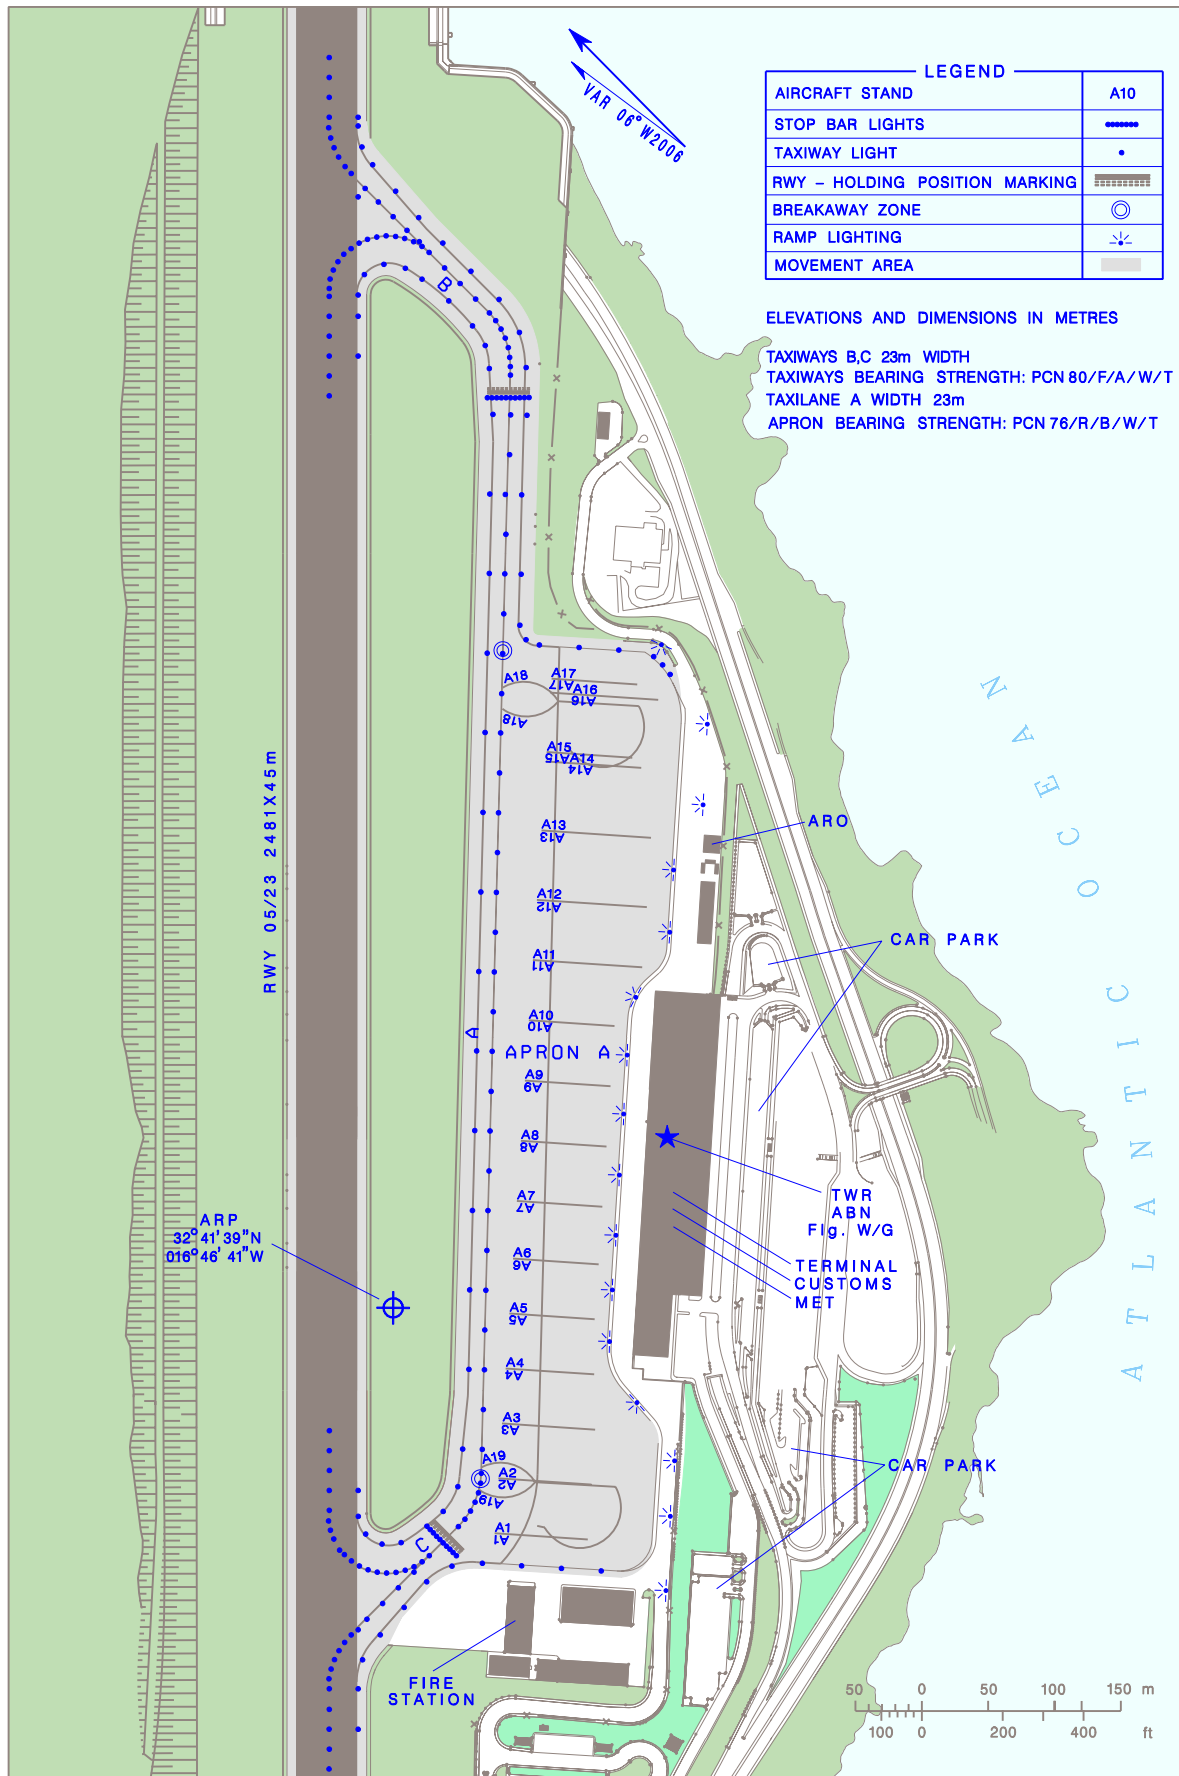

AIRCRAFT PARKING / DOCKING CHART - ICAO

APRON ELEV 58 m

ATIS 124.40
TWR 118.35

MADEIRA

APRON elevation changed