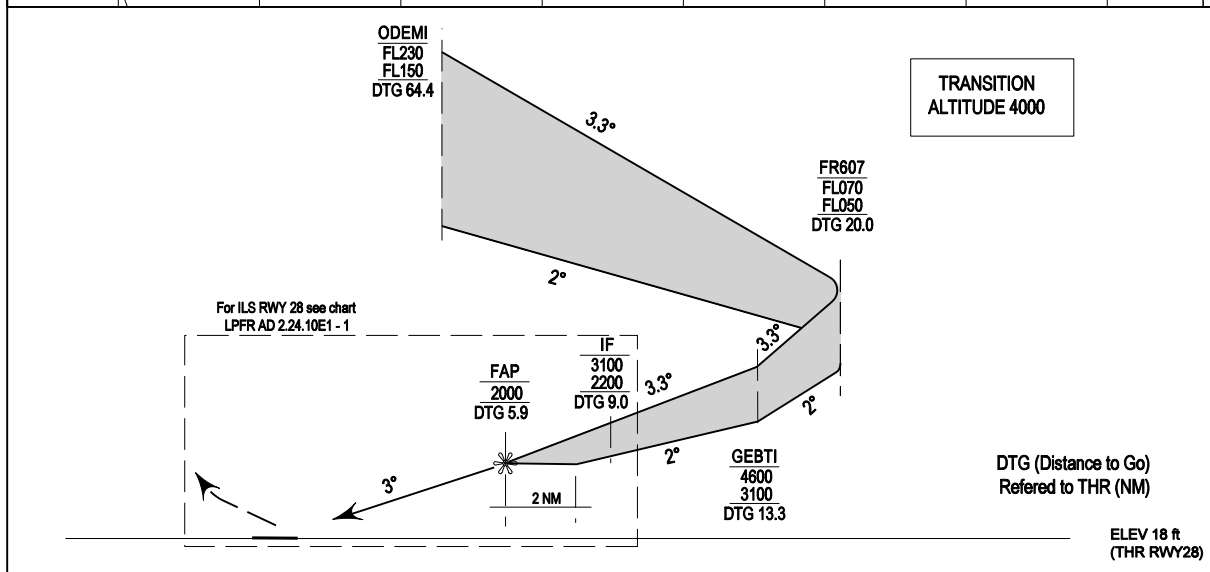

RNAV - STANDARD ARRIVAL CHART - INSTRUMENT (STAR) - ICAO

FARO (LPFR) RWY28

TRANSITION ALTITUDE
4000

TWR 120.750
APP 119.400
ACC 125.550

ALAGU 4A, NIRAK 4A, MARIM 4A
ODEMI 6A, ODEMI 4B, GENRO 4A, GIMAL 4A

RNAV STAR CDO STANDARD ARRIVAL CHART - INSTRUMENT (STAR)

TRANSITION ALTITUDE
4000

TWR 120.750
APP 119.400
ACC 122.550

FARO (LPFR)
CDO RWY 28
ODEM2K

New CDO STAR Chart