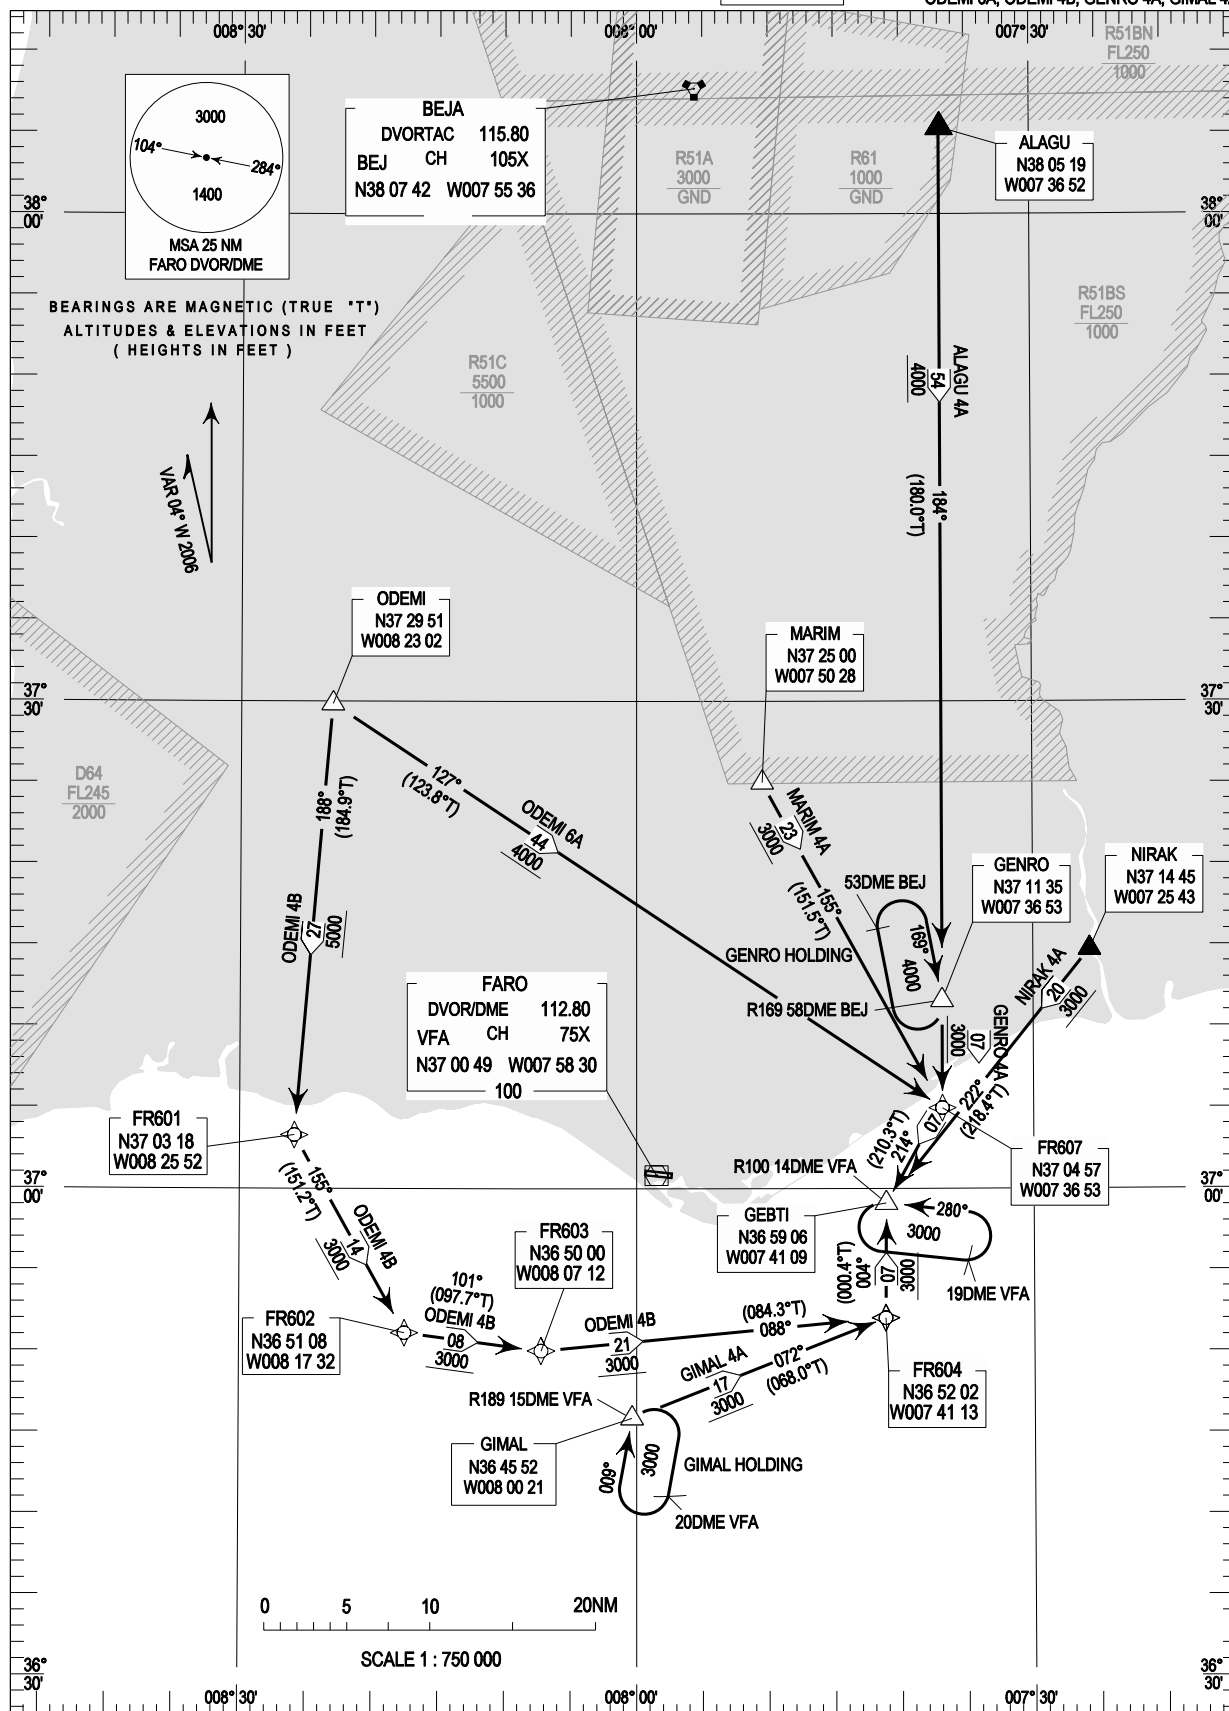

RNAV - STANDARD ARRIVAL CHART - INSTRUMENT (STAR) - ICAO

FARO (LPFR) RWY28

TRANSITION ALTITUDE
4000

TWR 120.750
APP 119.400
ACC 125.550

ALAGU 4A, NIRAK 4A, MARIM 4A
ODEMI 6A, ODEMI 4B, GENRO 4A, GIMAL 4A

RNAV STAR CDO STANDARD ARRIVAL CHART - INSTRUMENT (STAR)

TRANSITION ALTITUDE
4000

TWR 120.750
APP 119.400
ACC 122.550

FARO (LPFR)
CDO RWY 28
ODEM2K

New CDO STAR Chart