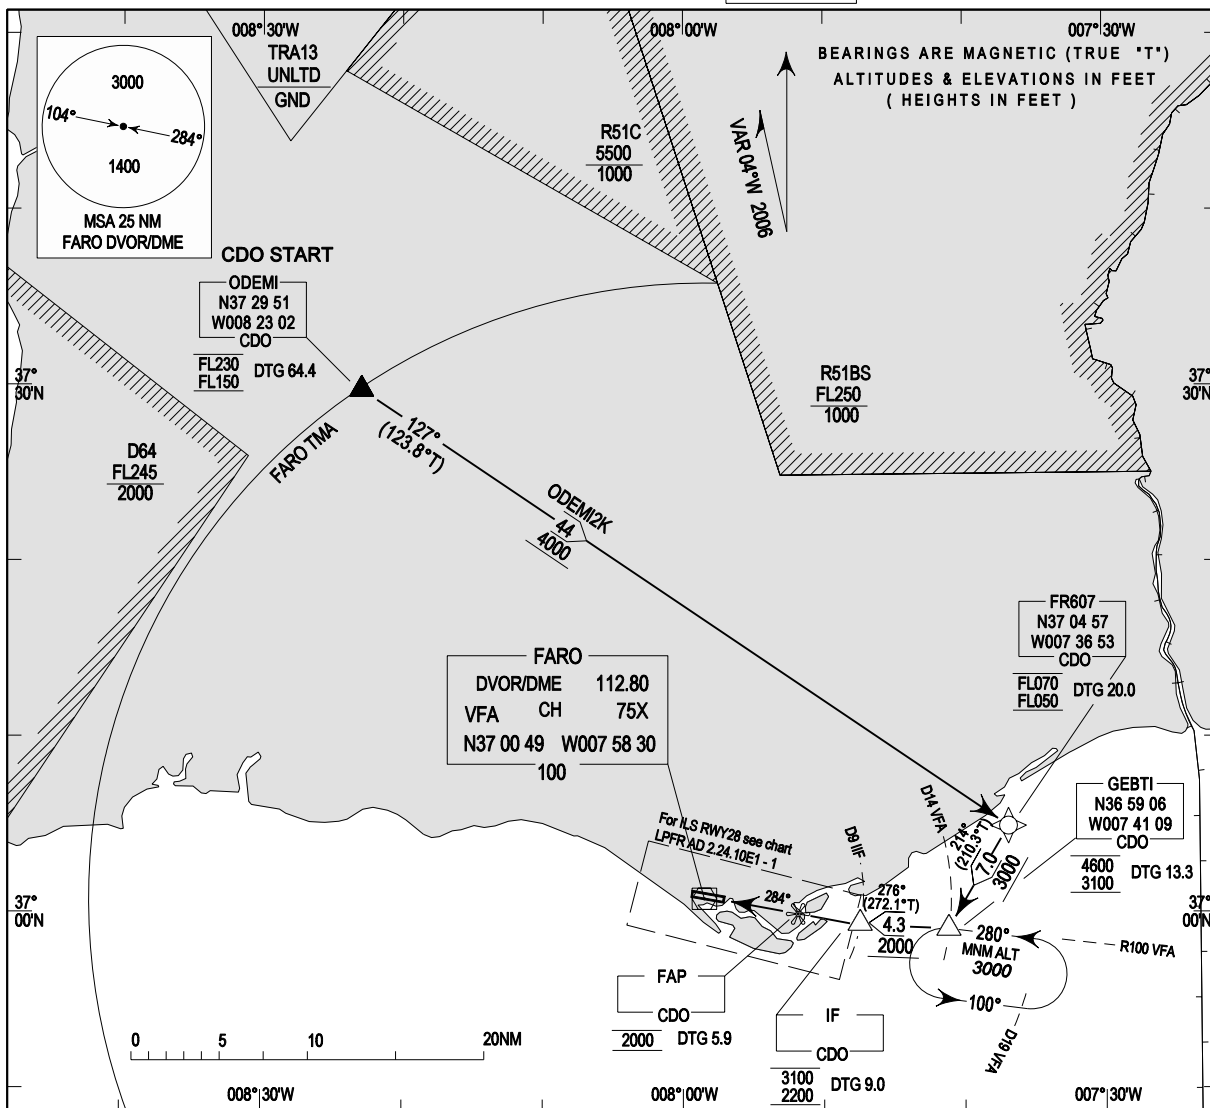

RNAV - STANDARD ARRIVAL CHART - INSTRUMENT (STAR) - ICAO

FARO (LPFR) RWY28

TRANSITION ALTITUDE
4000

TWR 120.750
APP 119.400
ACC 125.550

ALAGU 4A, NIRAK 4A, MARIM 4A
ODEMI 6A, ODEMI 4B, GENRO 4A, GIMAL 4A

RNAV STAR CDO STANDARD ARRIVAL CHART - INSTRUMENT (STAR)

TRANSITION ALTITUDE
4000

TWR 120.750
APP 119.400
ACC 122.550

FARO (LPFR)
CDO RWY 28
ODEM2K

New CDO STAR Chart