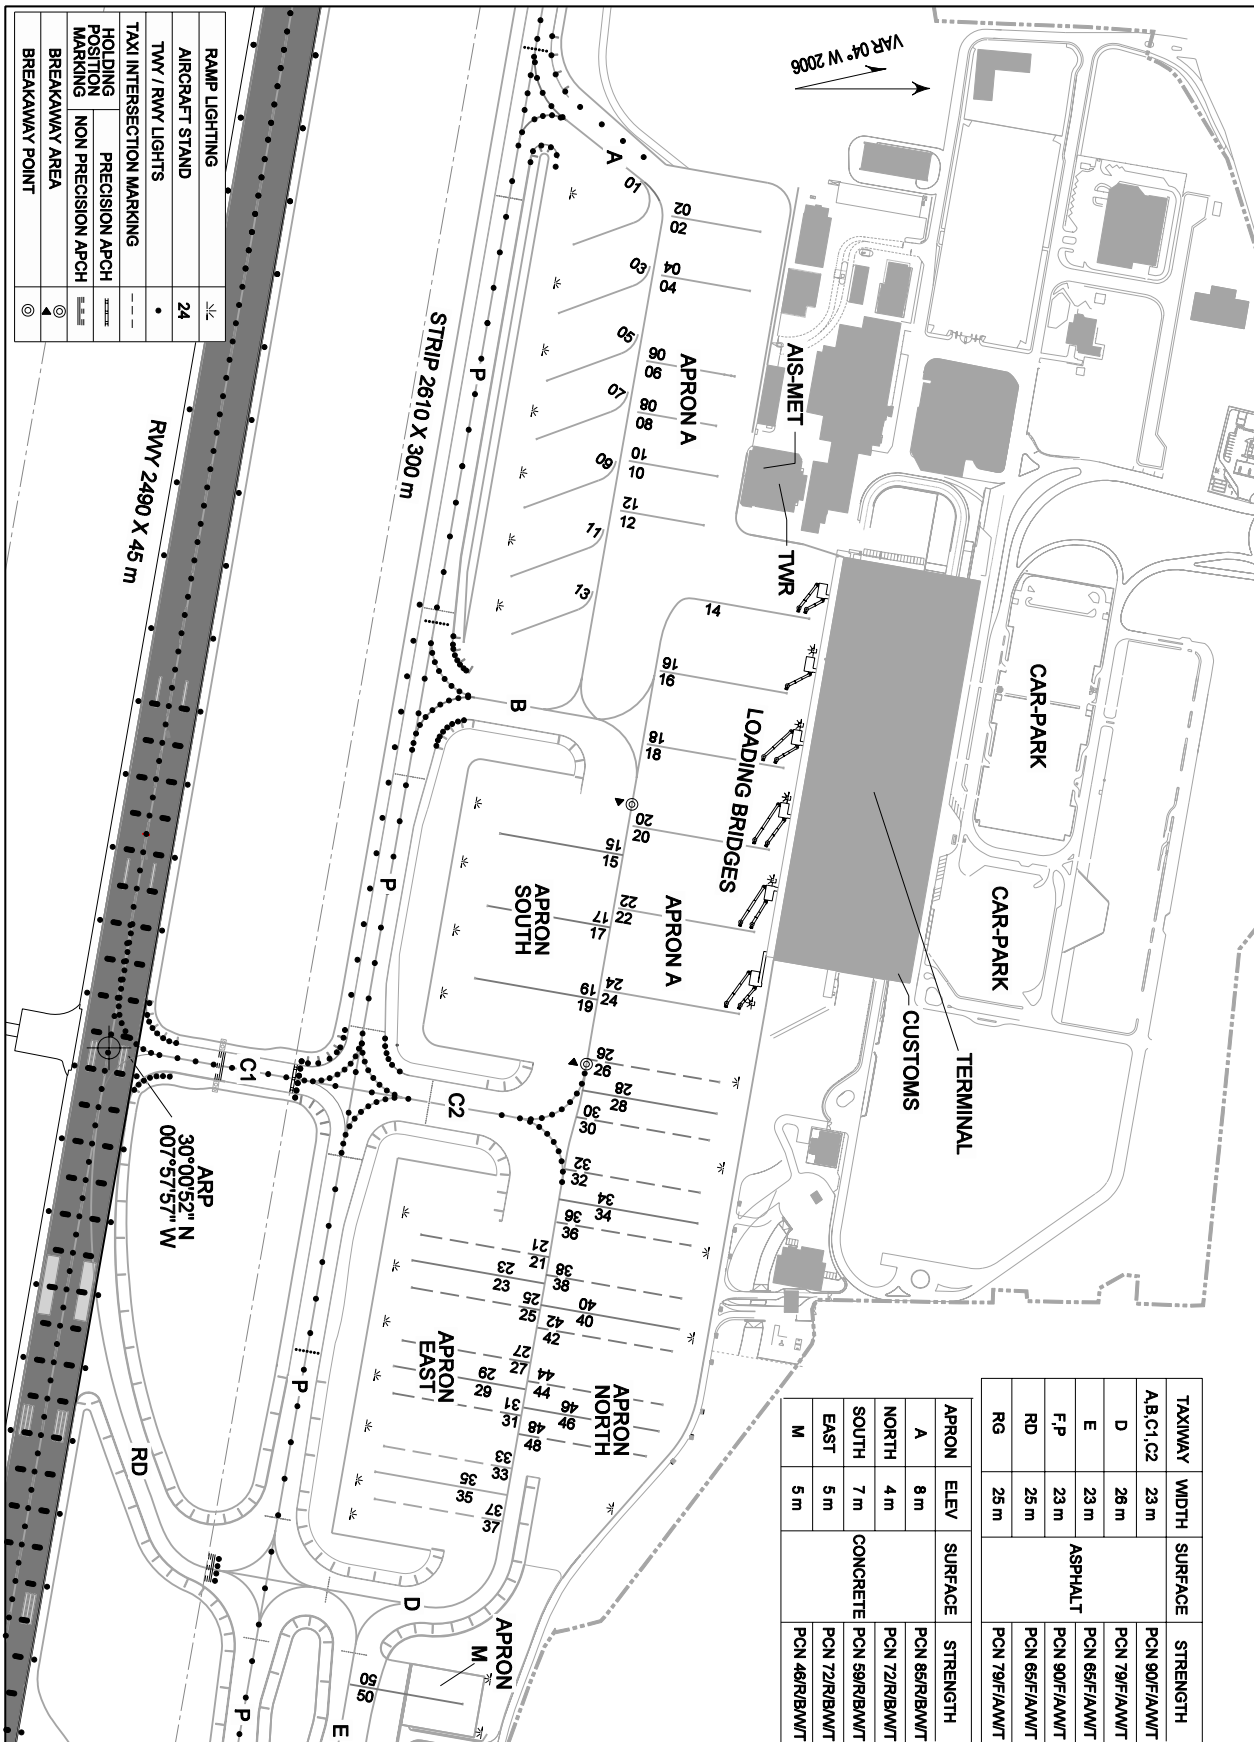

AIRCRAFT PARKING/ DOCKING CHART - ICAO

APRON ELEV
see table

TWR 120.750
GND/SMC 118.575

FARO

New Aprons and Stands