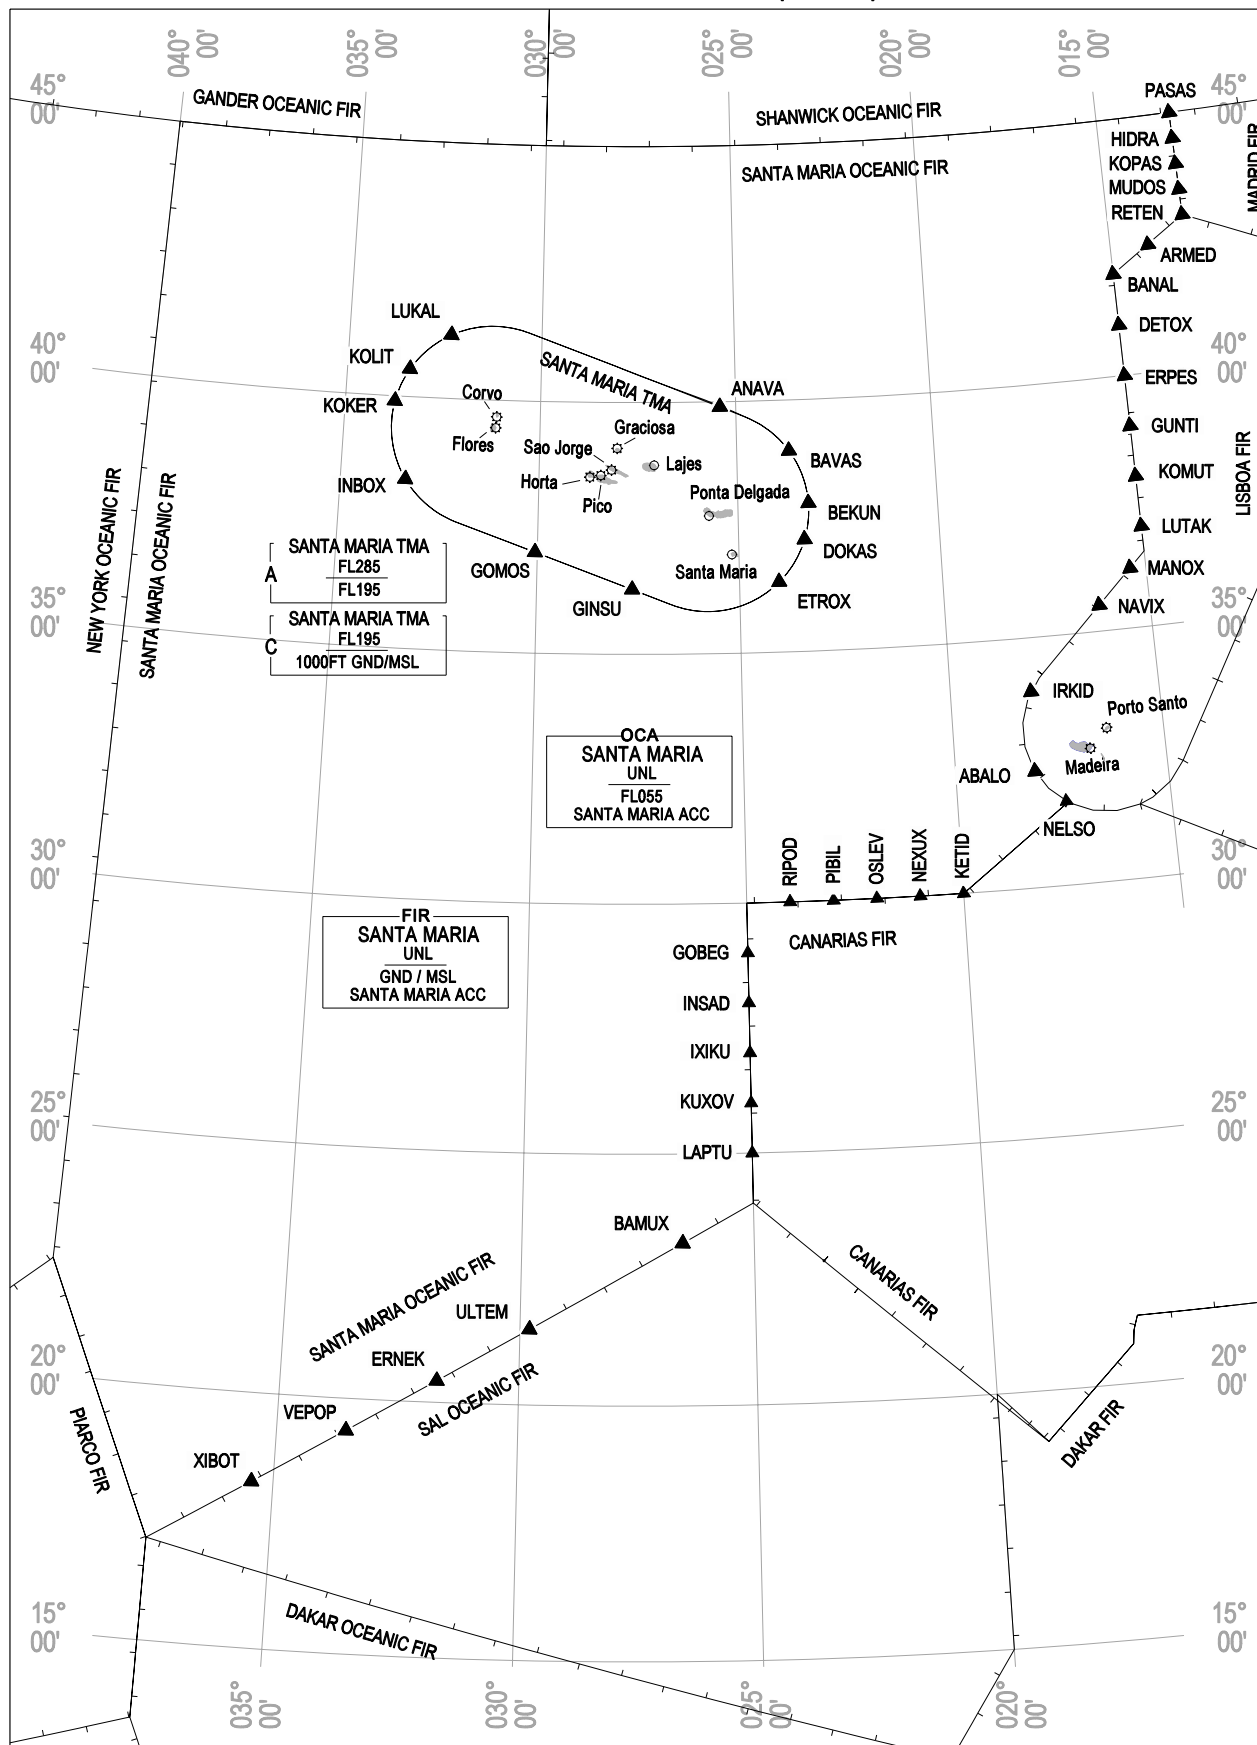

AIR TRAFFIC SERVICE SYSTEM
SANTA MARIA OCEANIC FIR (LPPO)

New Entry/Exit Reporting Points